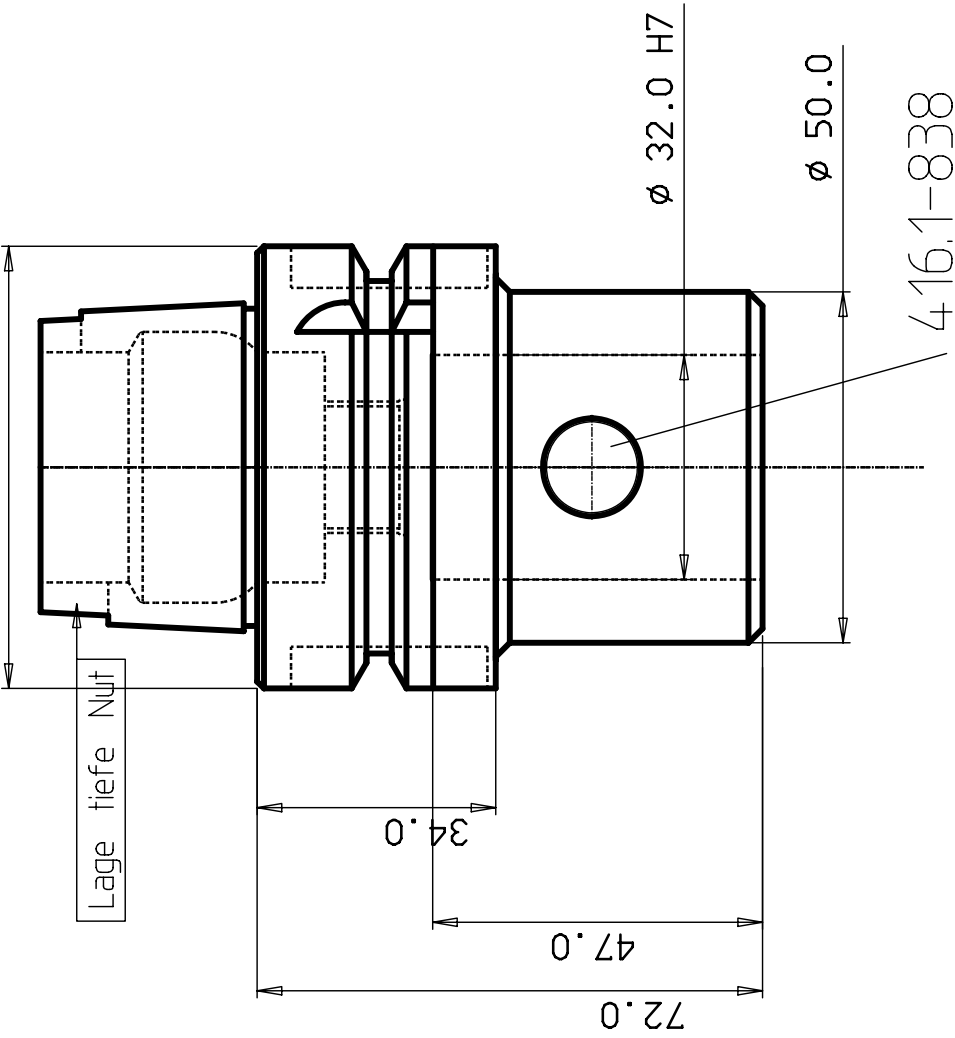

DESIGN OFFICE | DRAWING NUMBER

HSK 63 -A ϕ 63.0

Lage tiefe Nut

ITEM	QNTY	DESCRIPTION	MATERIAL AND REMARKS	RELATED DRAWING	LITER	SIZE
CATEGORY	DESIGNED	DRAWN	CHECKED	DATE	SCALE	SUPERSEDES
TITLE						
<i>Aufnahme</i>						
REFERENCE						
MODIFICATION			ABCDEFGHIJKLMNPQRSTUWXYZ			
DESIGN OFFICE			DRAWING NUMBER			
			<i>HSK63A-072 32-CWN</i>			