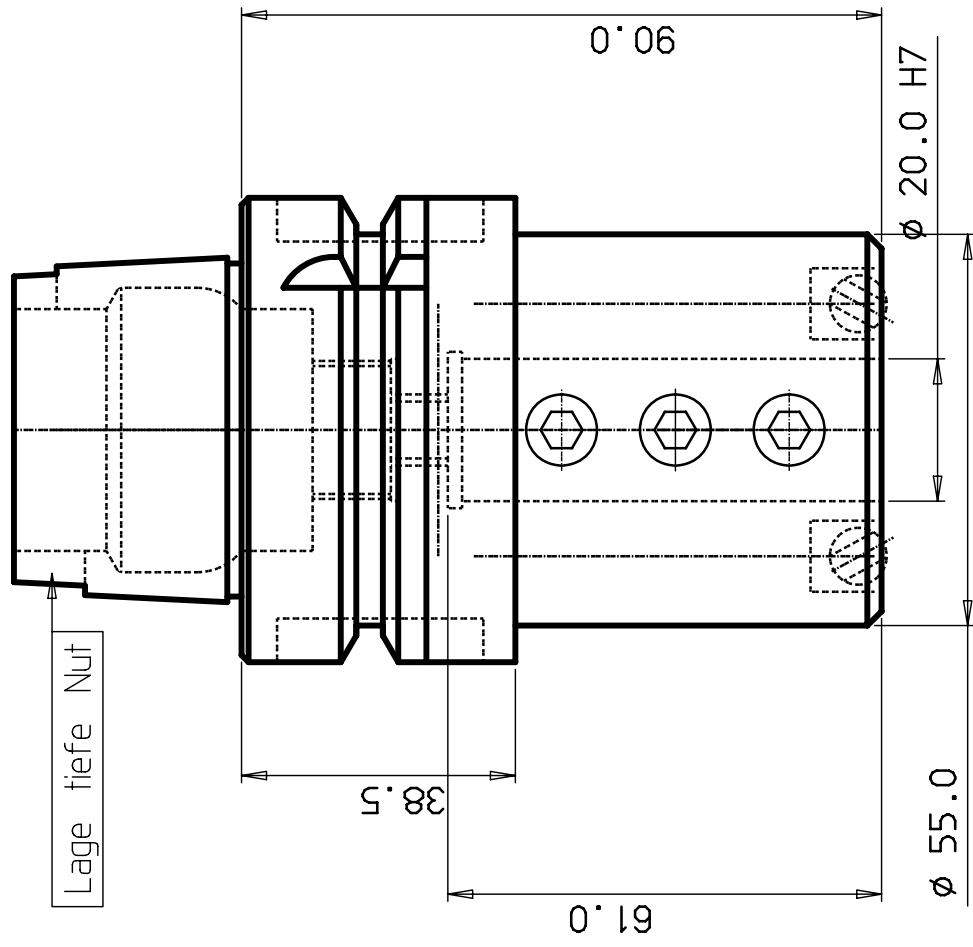

DESIGN OFFICE | DRAWING NUMBER

HSK 63 -A

Lage tiefe Nut

ITEM	QNTY	DESCRIPTION	MATERIAL AND REMARKS	RELATED DRAWING	SCALE	DATE	CHECKED	DRAWN	DESIGNED	DESIGNED	DATE	CHECKED	DRAWN	DESIGNED	DATE	SCALE	SUPERSEDES	ITEM	SIZE	
TITLE																				
REFERENCE																				
<p style="text-align: center;"><i>Werkzeugaufnahme</i></p> <p style="text-align: center;">HSK63A-20090-55-E2</p>																				