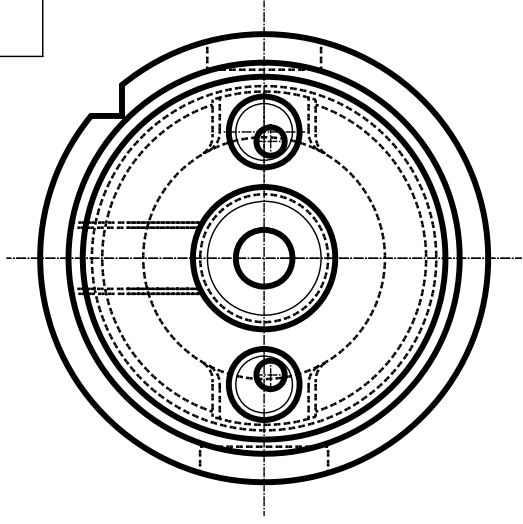

DESIGN OFFICE | DRAWING NUMBER

HSK 63 -A

Lage tiefe Nut

ITEM	QNTY	DESCRIPTION	MATERIAL AND REMARKS	RELATED DRAWING	SCALE	DATE	CHECKED	DRAWN	DESIGNED	DESIGNED	DATE	CHECKED	DRAWN	DESIGNED	DATE	SCALE	SUPERSEDES	ITEM	SIZE	
TITLE																				
REFERENCE																				
<p style="text-align: center;"><i>Werkzeugaufnahme</i></p> <p style="text-align: center;">HSK63A-20090-55-E2</p>																				