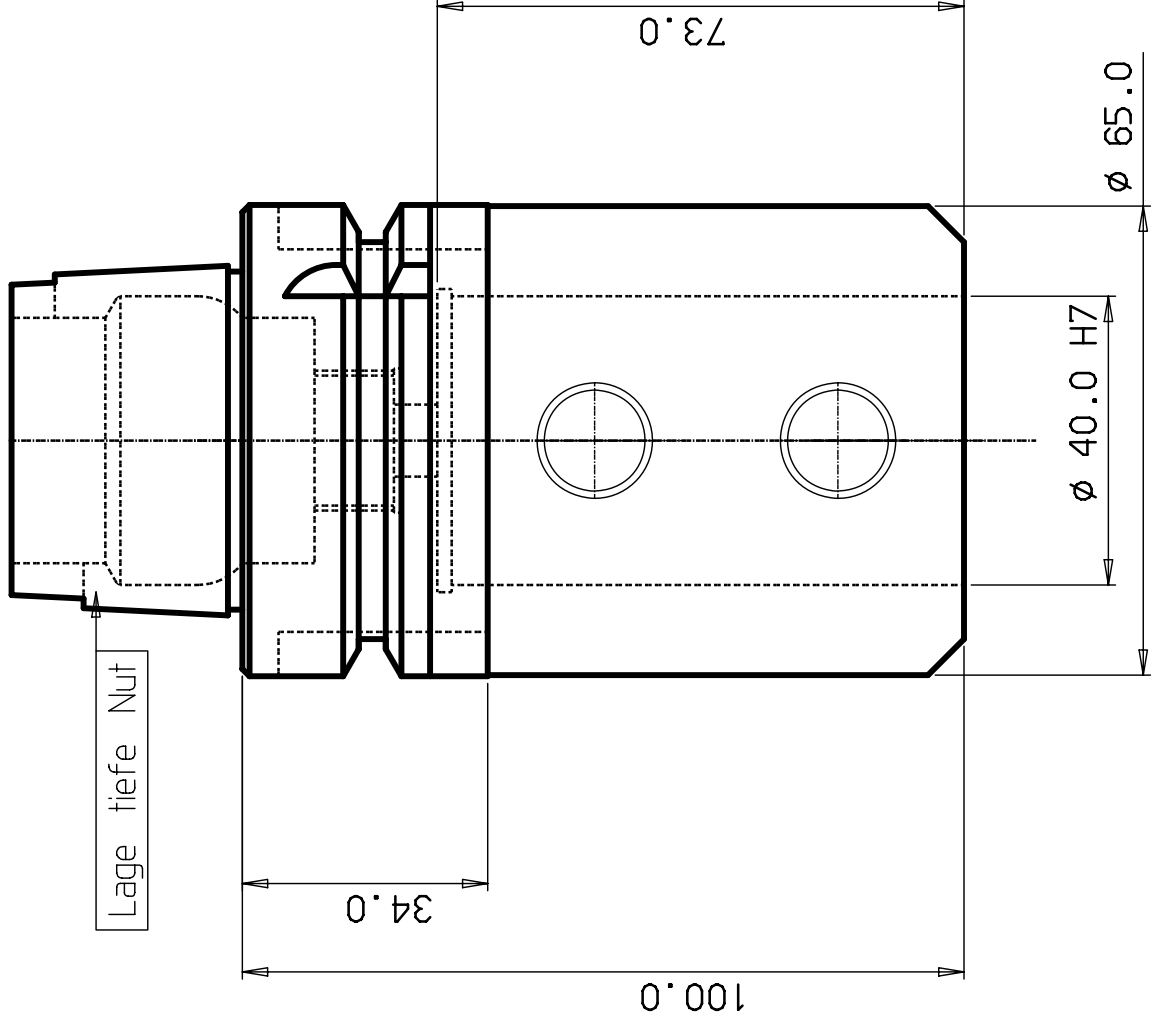

HSK 63 -A

1	2	Schraube	5514	042-06	M18x1				
ITEM	Q'NTY	DESCRIPTION	MATERIAL	AND REMARKS	RELATED DRAWING	SCALE	DATE	SUPERSEDES	SIZE
CATEGORY	DESIGNED	DRAWN	CHECKED	DATE	SCALE	DATE	SUPERSEDES		

TITLE

*Werkzeugaufnahme*

REFERENCE

MODIFICATION | ABCDEFGHIJKLMNOPRSTUVWXYZ  
 DESIGN OFFICE | DRAWING NUMBER

*HSK63A-065 40 100-UB*